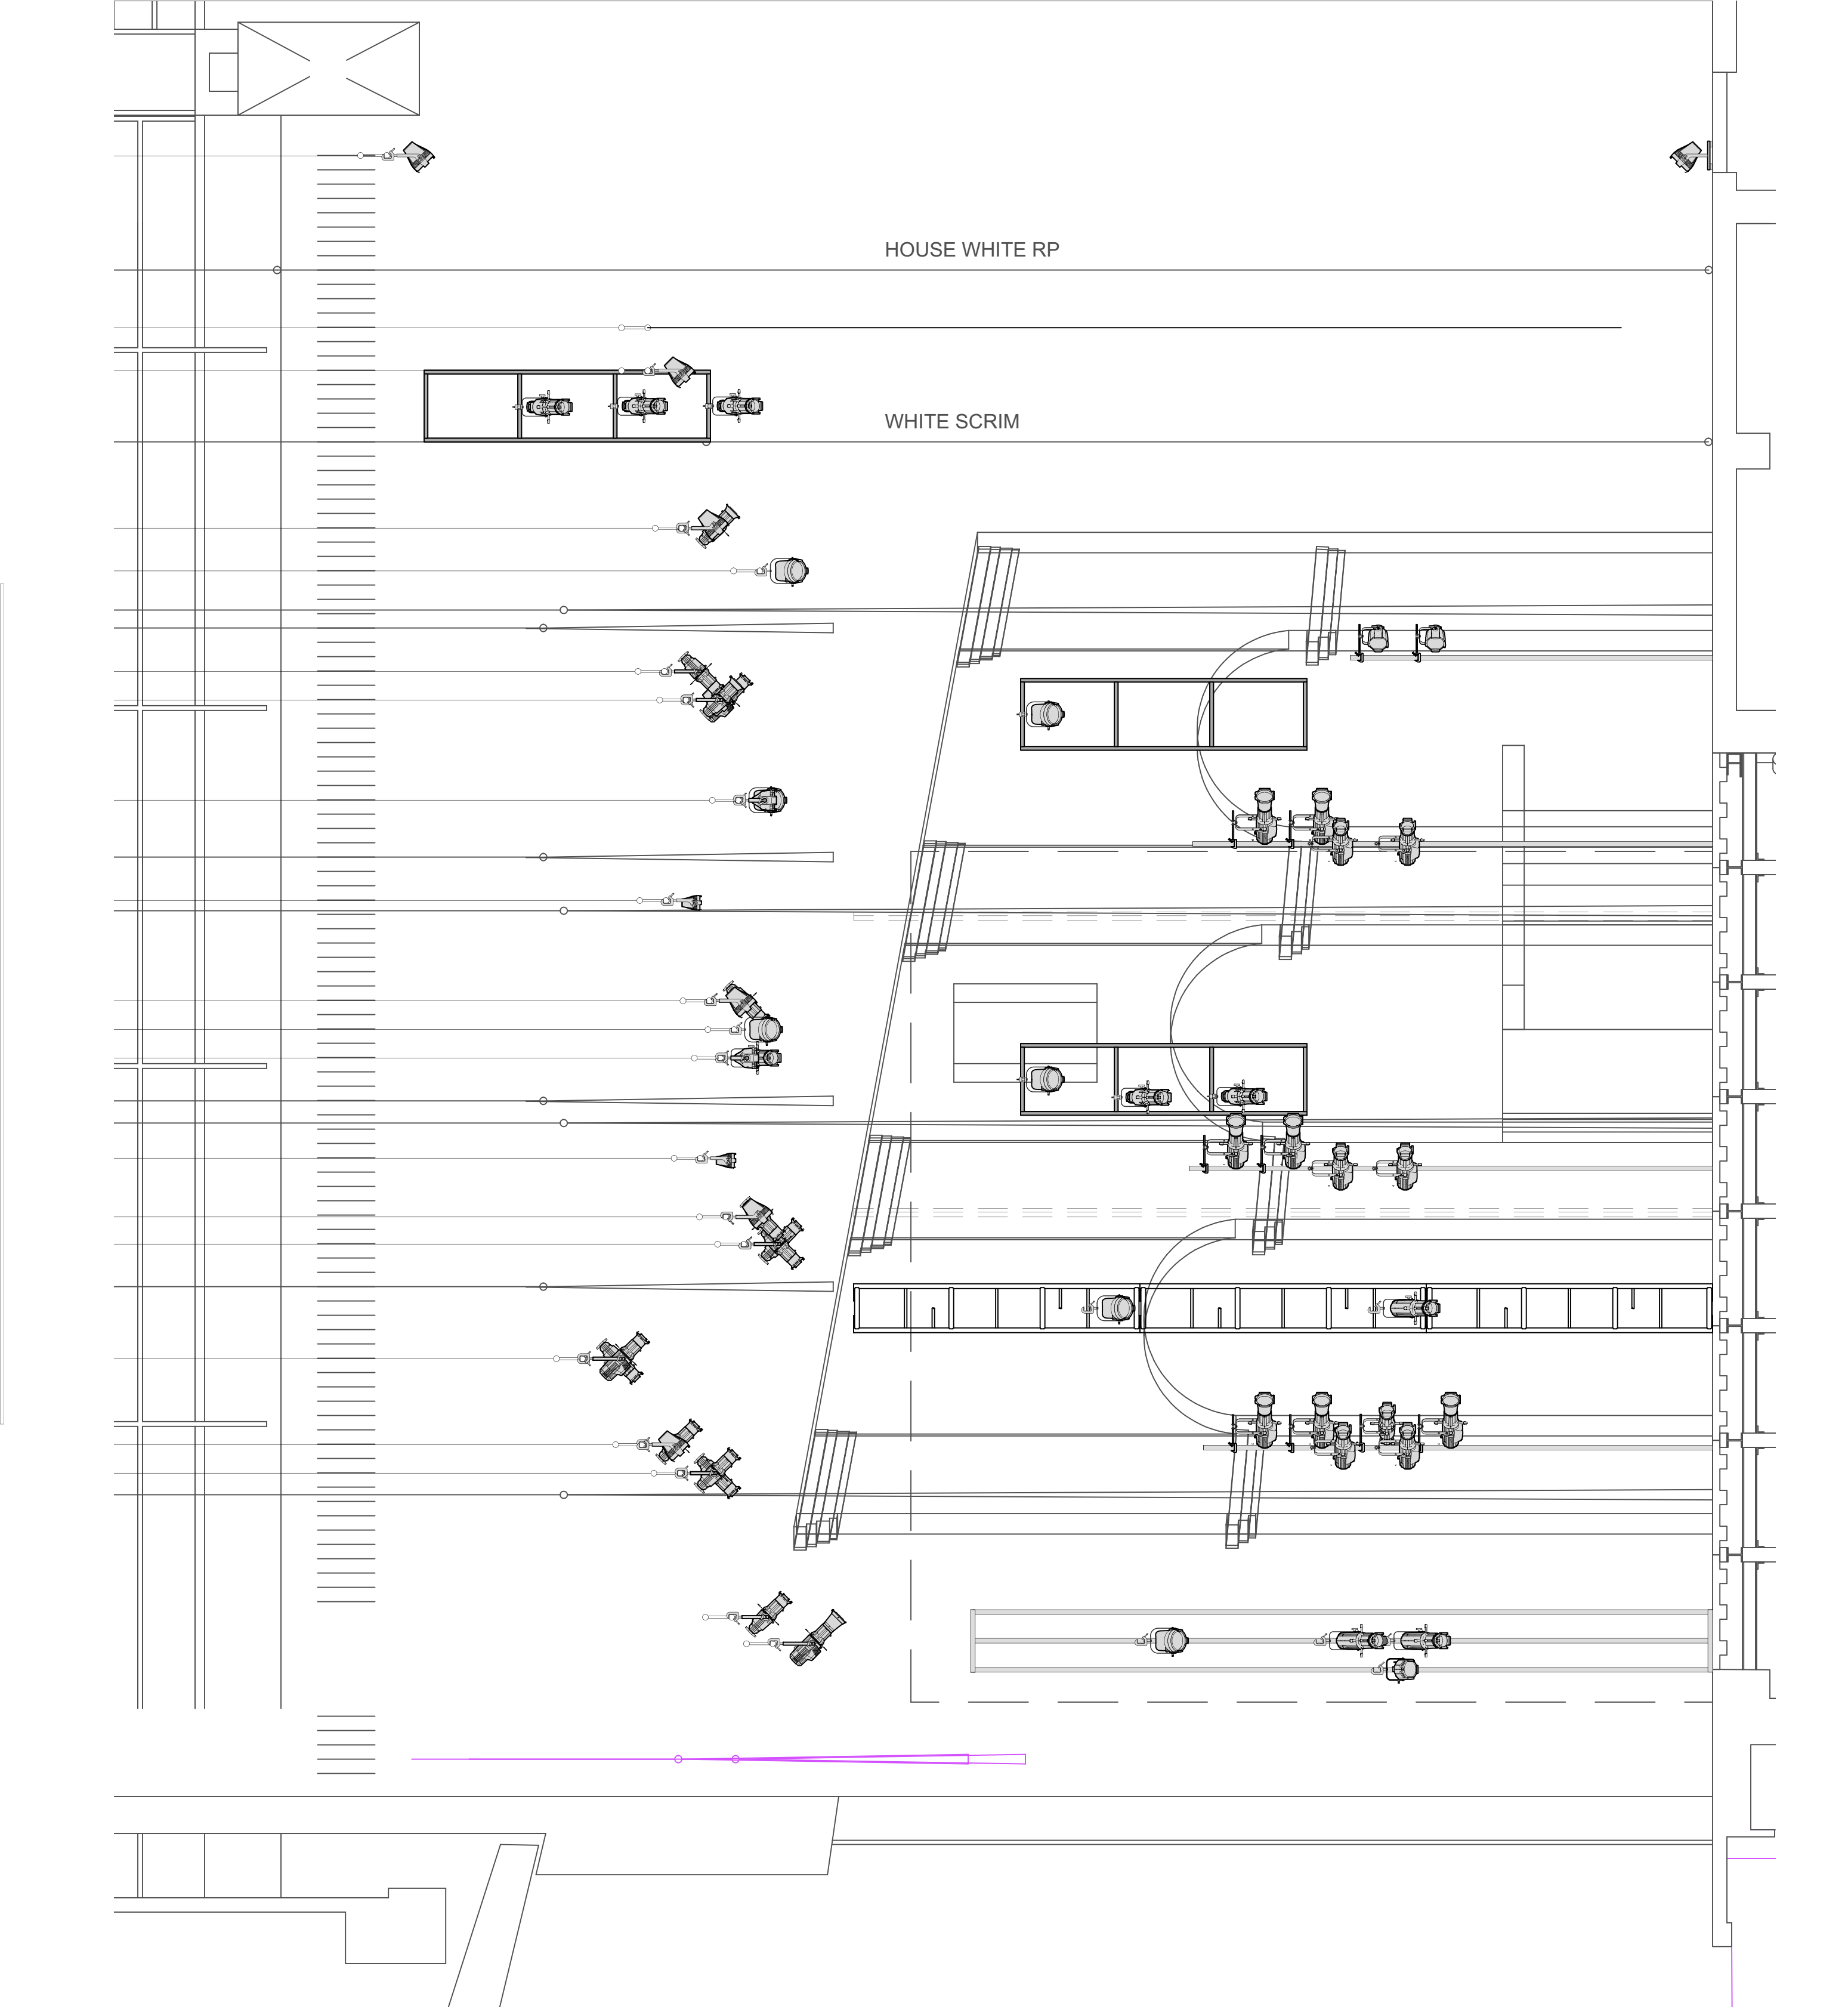

Light

- Alman 2K Fresnel @ 2kw
- Alman 5K Fresnel @ 5kw
- MR ETC ColorSource PAR @ 90w
- NR ETC ColorSource PAR @ 90w
- MFL ETC Source4 PAR @ 575w
- WFL ETC Source4 PAR @ 575w
- 5" ETC Source4 @ 575w
- 10" ETC Source4 @ 575w
- 14" ETC Source4 @ 575 w
- 19" ETC Source4 @ 575w
- 26" ETC Source4 @ 575w
- 36" ETC Source4 @ 575w
- 70" ETC Source4 @ 575w
- 90" ETC Source4 @ 575 w
- 14" ETC Source4 Daylight S2 @ 246w
- 19" ETC Source4 Daylight S2 @ 246w
- 14" ETC Source4 Lust S2 @ 171w
- 19" ETC Source4 Lust S2 @ 171w
- 26" ETC Source4 Lust S2 @ 171w
- 19" ETC Source4 Lust S2 @ 171w
- 36" ETC Source4 Lust S2 @ 171w
- 50" ETC Source4 Lust S2 @ 171w
- ETC Palette 42" @ 432w
- Silicon Aurora 4-Cell Cyc
- Lycian Midget HP Follow Spot @ 575w

Practical

- 12" Sidearm
- S44 Template Holder

Static Accessory

- Practical

Typical

1. All lekos set sharp to shutter or gobo if they have a gobo.
2. All fresnels set to full spot.
3. Fixtures that are depicted off center of pipes should be hung on that pipe and yolked in the appropriate direction as depicted.
4. Positions drafted in front of scenic elements for clarity. Please see vertical position plate for dimensions.
5. Please have extra cuts of R132 and R119 available in 6.25", 7.5", and 10" cuts.

The designer is unqualified to determine the structural integrity of any scenic element design, and will not assume responsibility for improper engineering, construction, handling or use. All materials and construction must comply with applicable codes, including Federal and Local Fire, Safety, Energy and Environmental codes.

KWLD

Karen Wallace
karenwallace3@gmail.com
773-633-8776
KarenWallaceLD.com

Deck Section View

Carmen

Kennedy Center Opera House

Director: Todd Hensley
Set Designer: Todd Hensley
Lighting Designer: Karen Wallace
Costume Designer: Todd Hensley
Sound Designer: Todd Hensley
Technical Director: Todd Hensley
Stage Manager: Todd Hensley

Date: 5/6/2021 Scale: 1/4" = 1'-0"